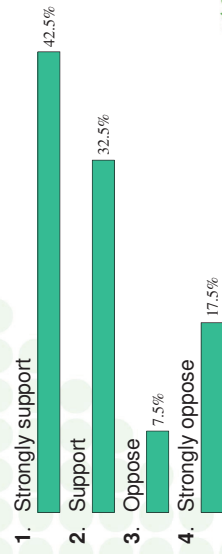

Forward Together 2020

Dorset County Council

Option 3

- Christchurch
- East Dorset
- North Dorset
- Purbeck
- West Dorset
- W&P

422,900

350,800

Bournemouth
Poole

Forward Together 2020

Dorset County Council

Vote Now

Option 4 - Two Unitaries

- Poole, Bournemouth & Christchurch
- East Dorset, North Dorset, West Dorset, Purbeck and Weymouth & Portland

Would you support/oppose this option?

Forward Together 2020