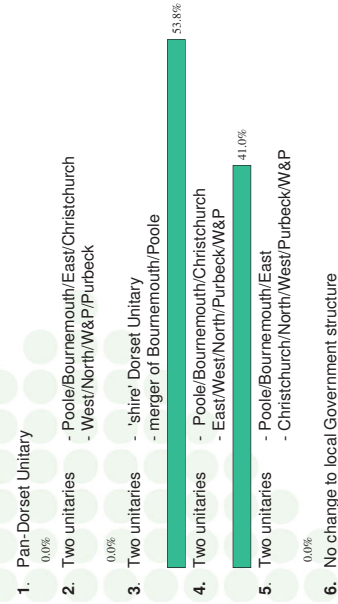

- Christchurch
- North Dorset
- Purbeck
- West Dorset
- W&P

333,600

440,000

Bournemouth
East Dorset
Poole

Forward Together 2020

Dorset County Council

Vote
Now

Option 5 - Two Unitaries

- Poole, Bournemouth & East Dorset
- Christchurch, North Dorset, West Dorset, Purbeck and Weymouth & Portland

Would you support this option?

Forward Together
2020

Dorset County Council

Vote
Now

Option 6 - No change to the organisation of Local Government in Dorset

Would you support/oppose this option?

Forward Together
2020

Dorset County Council

Vote
Now

Your Preferred Option?

Forward Together
2020

Dorset County Council