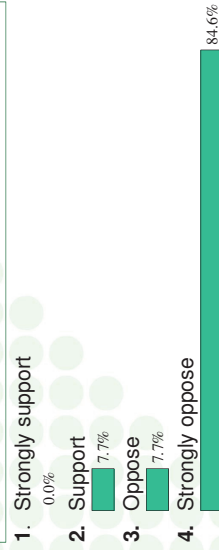

- Christchurch
- North Dorset
- Purbeck
- West Dorset
- W&P

333,600

440,000

Bournemouth
East Dorset
Poole

Forward Together 2020

Dorset County Council

Vote
Now

Option 5 - Two Unitaries

- Poole, Bournemouth & East Dorset
- Christchurch, North Dorset, West Dorset, Purbeck and Weymouth & Portland

Would you support this option?

Forward Together
2020

Dorset County Council

Vote
Now

Option 6 - No change to the organisation of Local Government in Dorset