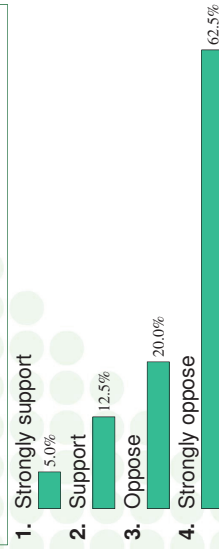

- Poole, Bournemouth & East Dorset
- Christchurch, North Dorset, West Dorset, Purbeck and Weymouth & Portland

Would you support this option?

Forward Together
2020

Dorset County Council

Vote
Now

Option 6 - No change to the organisation of Local Government in Dorset

Would you support/oppose this option?

Forward Together
2020

Dorset County Council

Vote
Now

Your Preferred Option?

Forward Together
2020

Dorset County Council