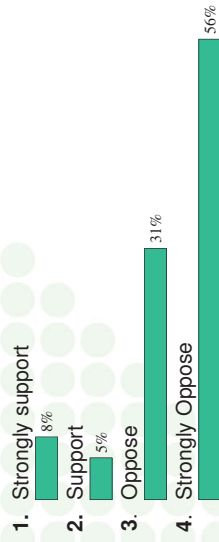

Unitary Options

10th March 2016

Option 1

Pan Dorset
Unitary

773,600

Options for Local Government

As we give an indication of our preferences we must bear in mind there is still a lot of additional work to be undertaken and information collected to inform any final choice.

Background

Later in this brief survey you will be asked to express a PREFERRED option. Initially we will go through the six options and ask whether you feel you might support or oppose any of these options.