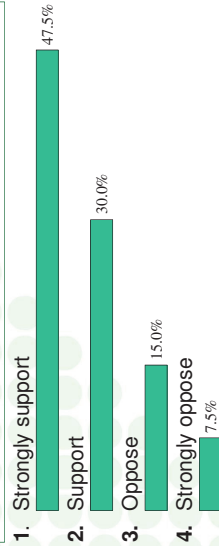

Dorset County Council

Vote Now

Option 4 - Two Unitaries

- Poole, Bournemouth & Christchurch
- East Dorset, North Dorset, West Dorset, Purbeck and Weymouth & Portland

Would you support/oppose this option?

Forward Together 2020

Dorset County Council

Vote Now

Option 3 - Two Unitaries

- 'shire' Dorset unitary
- merger of Bournemouth & Poole

Would you support/oppose this option?

Forward Together 2020

Dorset County Council

Option 5