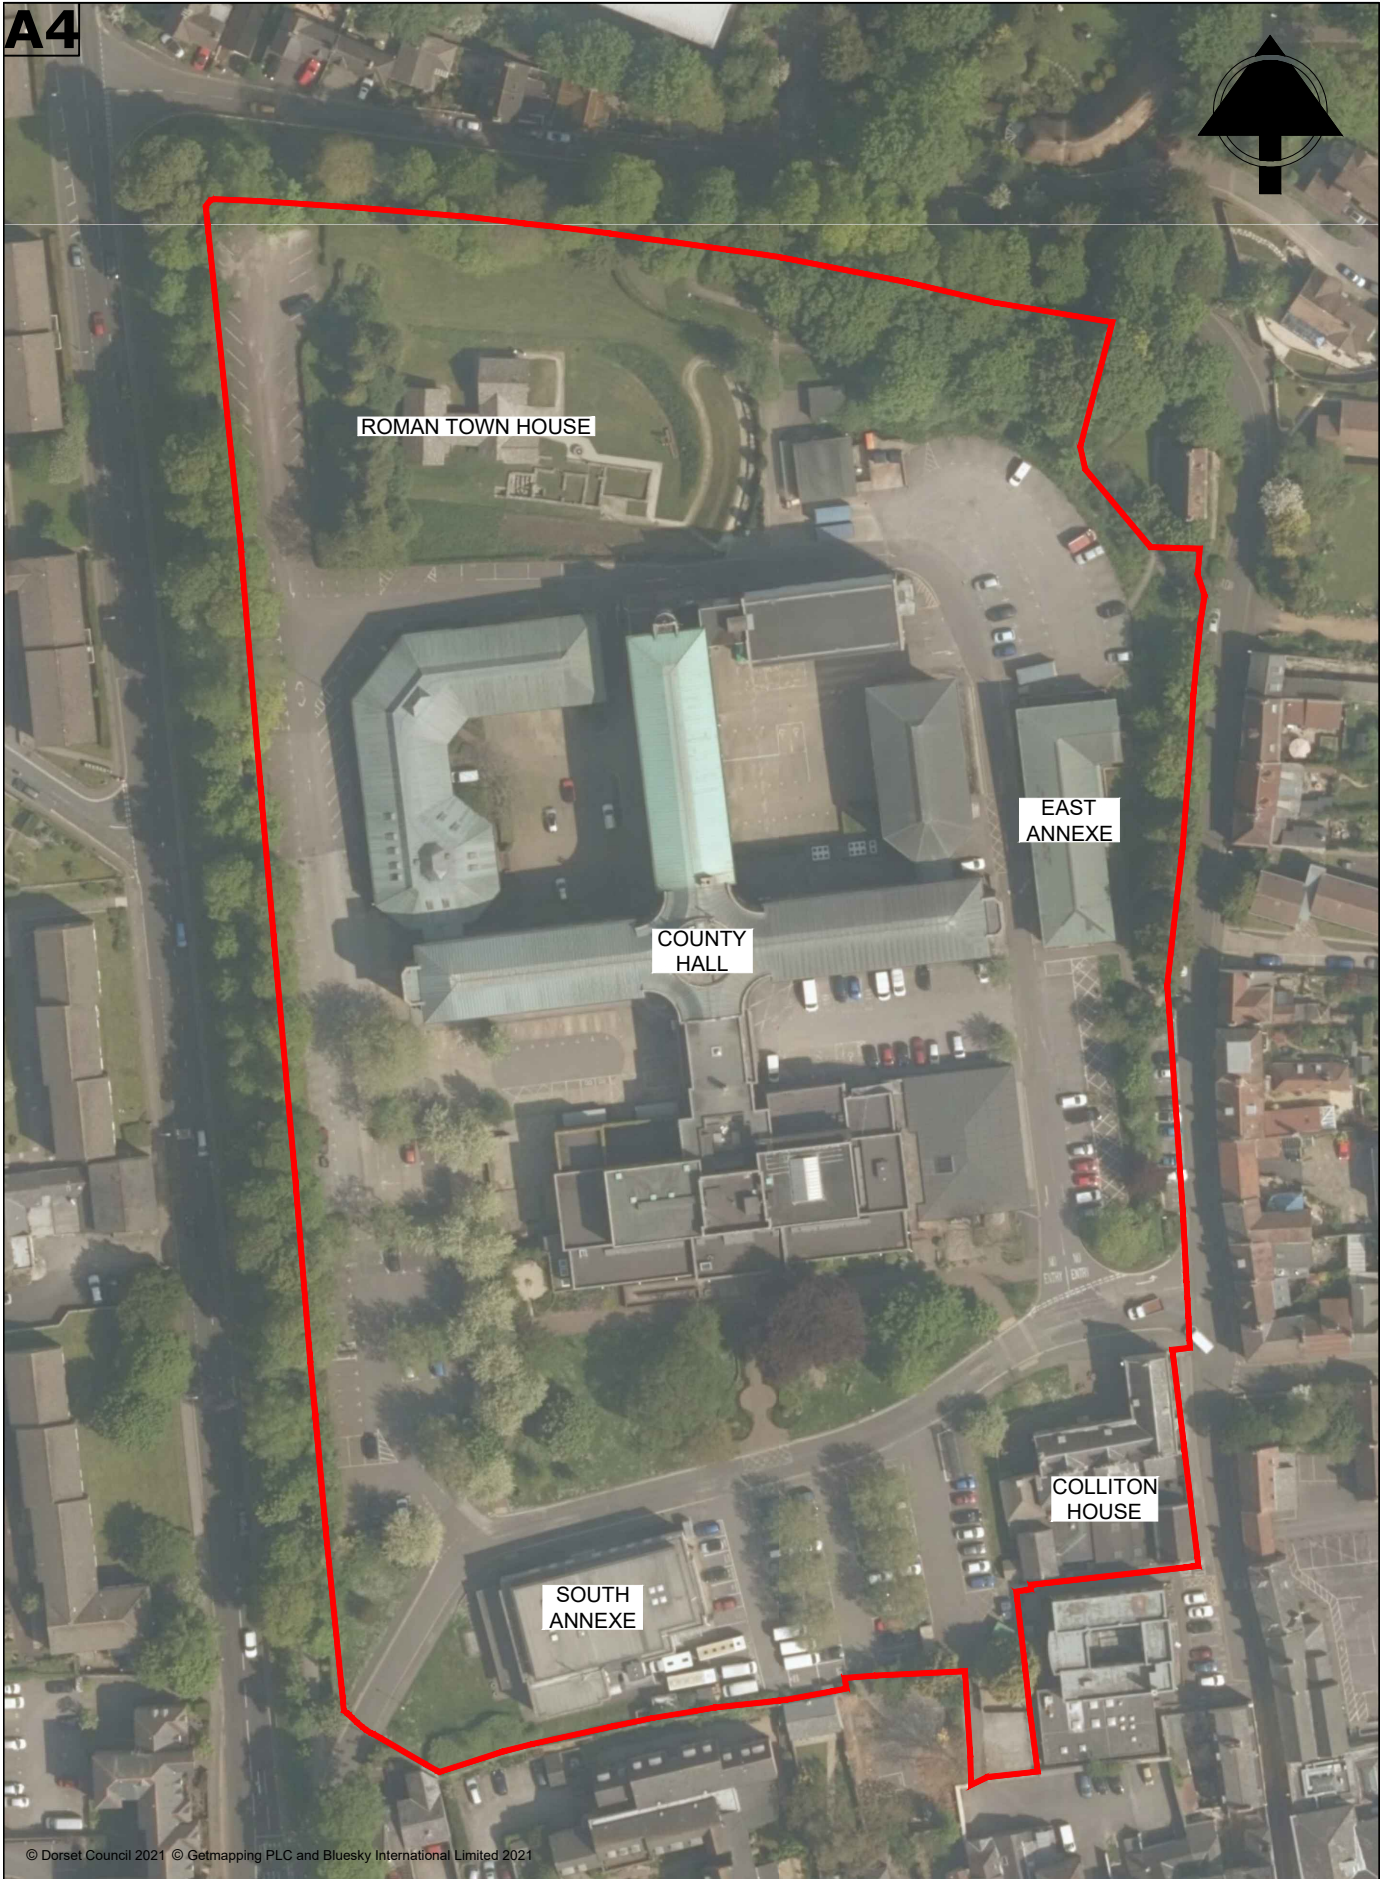

A4

© Dorset Council 2021 © Getmapping PLC and Bluesky International Limited 2021

Site/Property
COUNTY HALL
COLLITON PARK
DORCHESTER

Drawing Title
SITE PLAN

Scale 1:1250 @ A4 Date MAR 2021 Drawn MLS

UPRN 100041115206 Drawing Number PD4330