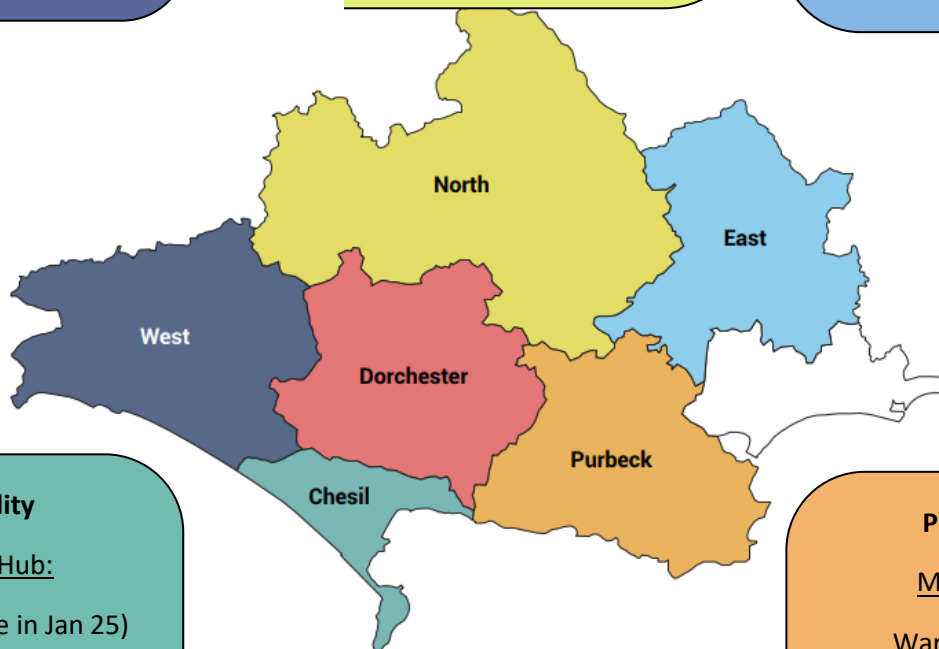

Dorset's Family Hub Network

North Locality

Main Family Hub:

The Vale Pantry Sturminster Newton
TBC in Blandford

Network Points

Buckland Newton Village Hall
Sherborne Library
Shaftesbury Library
Gillingham Library
Sturminster Newton Library
Shaftesbury Children's Centre
Sherborne Children's Centre
Blandford Children's Centre

East Locality

Main Family Hub:

The Centre, Ferndown
Leigh Park Family Hub

Network Points

Wimborne Library
Ferndown Library
Verwood Library
Corfe Mullen Library
West Moors Library

West Locality

Main Family Hub:

Bridport Family Hub

Network Points

Lyme Regis Children's Centre
Beaminster Library

Chesil Locality

Main Family Hub:

Littlemoor Hub (due in Jan 25)
Portland Family Hub (due 25)
Weymouth Family Hub (due 25)

Network Points

The Drop In#2 Portland
Weymouth Library
Portland Library
Littlemoor Library
Wkye Regis Library
Mulberry Children's Centre
Portland Children's Centre

Purbeck Locality

Main Family Hub:

Wareham Family Hub
Focus Centre, Swanage

Network Points

Upton Library
Swanage Library
Wareham Library
Lytchett Matravers Library
Bovington Children's Centre
Wareham Children's Centre

Dorchester Locality

Main Family Hub:

Dorchester Library

Network Points

Poundbury Children's Centre

The Family Hub network will continue to grow and develop as we identify and onboard further suitable locations and partnership working opportunities